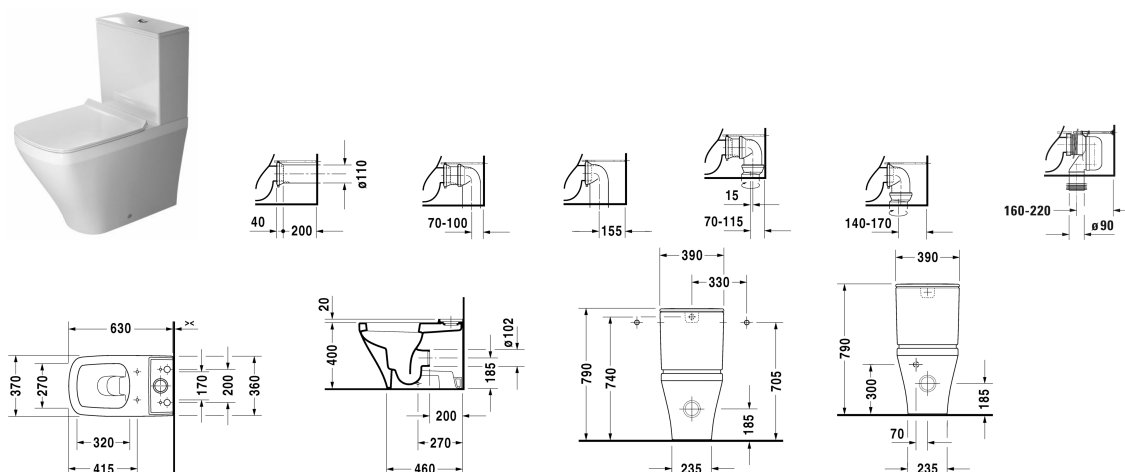

DuraStyle Toilet close-coupled # 215509..00

| < 370 mm > |

Toilet close-coupled	Dimension	Weight	Order number
(without cistern), washdown model, Outlet for Vario connector set, for horizontal and vertical outlet, length adjustable from 70 - 170 mm, and vario connecting bend, vertical outlet from 160 - 220 mm, fixings included, UWL class 1			
Colors			
00 White Alpin 20 HygieneGlaze (an antibacterial ceramic glaze that provides almost indefinite effectiveness)			
Variant			
♠ 4,5 l	370 x 630 mm	30.500 kilogram	215509..00
Sanitary ceramics with the special WonderGliss surface finish will remain clean and attractive-looking for a long time to come. When ordering WonderGliss please add a "1" as eleventh digit to the model number.			
Accessory			
Vario connecting bend for vertical outlet	Ø 100 mm	0.700 kilogram	899025
Vario connector set incl. excenter	Ø 110 mm	1.500 kilogram	001422
Suitable products			
Toilet seat and cover hinges stainless steel, without soft closure,			006371
Toilet seat and cover hinges stainless steel, removable, with soft closure,			006379
Cistern with Dual Flush mechanism, chrome, for side supply, 390 x 170 mm	390 x 170 mm		093500

DuraStyle Toilet close-coupled # 215509..00

|< 370 mm >|

Cistern with Dual Flush mechanism, chrome, for bottom left supply, 390 x 170 mm	390 x 170 mm	093510
Toilet seat and cover with lateral reinforcement and extended hinge shaft, hinges stainless steel, without soft closure,		002061

All drawings contain the necessary measurements which are subject to standard tolerances. They are stated in mm and are non-binding. Exact measurements, in particular for customised installation scenarios, can only be taken from the finished ceramic piece.